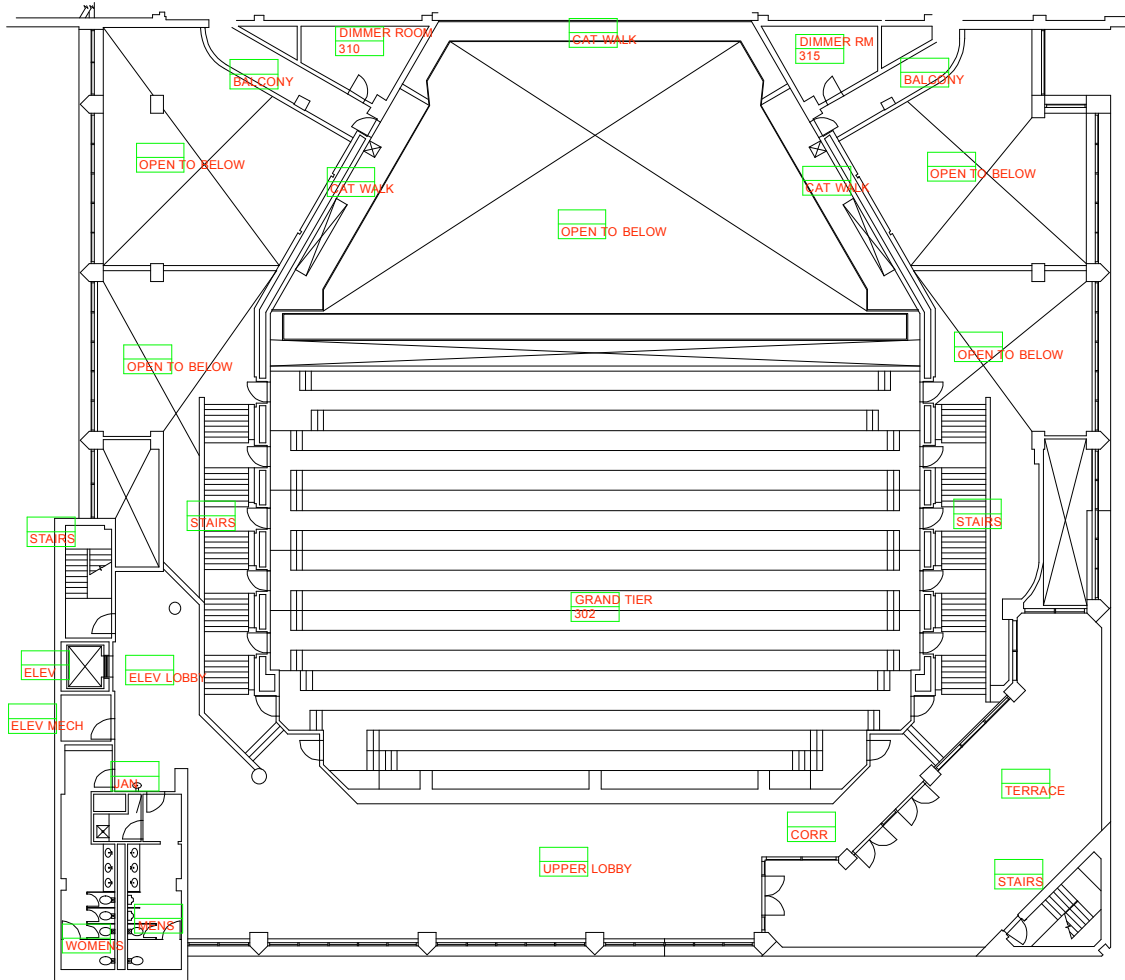

1
A2

1st Floor Lobby, Main Lobby

Scale: 1/32" = 1'-0"

2 2nd Floor Lobby, Grand Tier II
A2 Scale: 1/32" = 1'-0"

3 3rd Floor Lobby, Grand Tier III
A2 Scale: 1/32" = 1'-0"