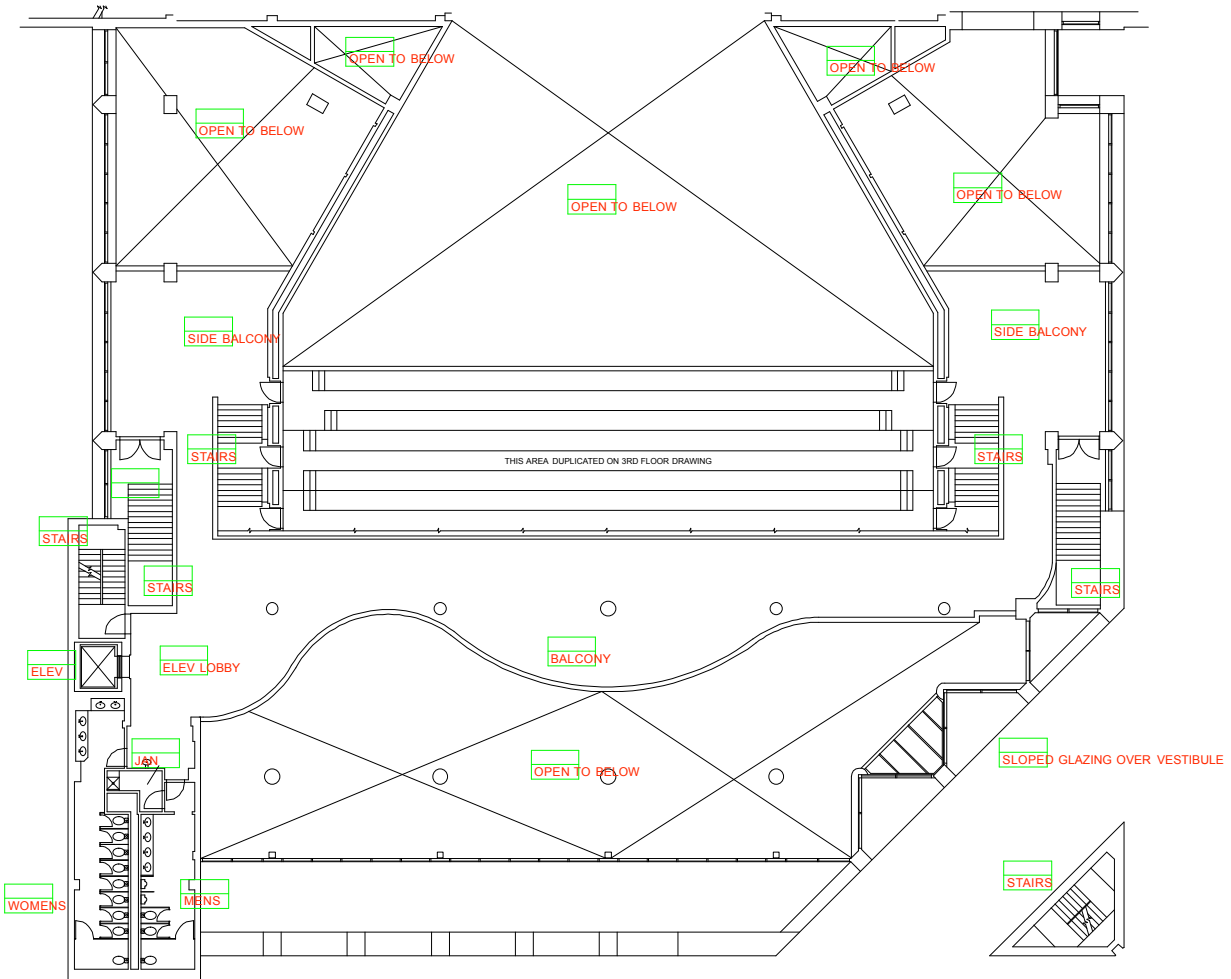

1
A2

1st Floor Lobby, Main Lobby

Scale: 1/32" = 1'-0"

2 2nd Floor Lobby, Grand Tier II
A2 Scale: 1/32" = 1'-0"

3 3rd Floor Lobby, Grand Tier III
A2 Scale: 1/32" = 1'-0"